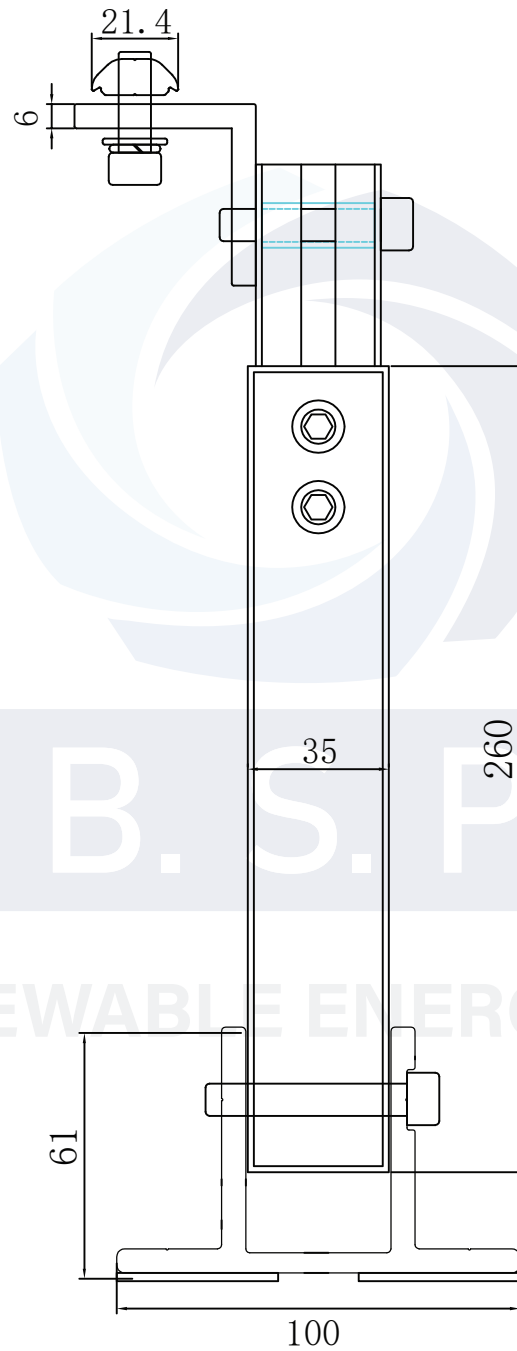

ADJUSTABLE FRONT

BSP RENEWABLE ENERGY CO.,LTD.

DESCRIPTION :

ADJUSTABLE FRONT LEG

DWG NO. :

KL-TL-03

Material. :

Anodized EExtrude Aluminium Al6005-T5

Color :

Natural Silver

SGS

ADJUSTABLE REAR

 BSP RENEWABLE ENERGY CO.,LTD.	
DESCRIPTION :	ADJUSTABLE REAR LEG
DWG NO. :	KL-TL-03
Material. :	Anodized EExtrude Aluminium Al6005-T5
Color :	Natural Silver