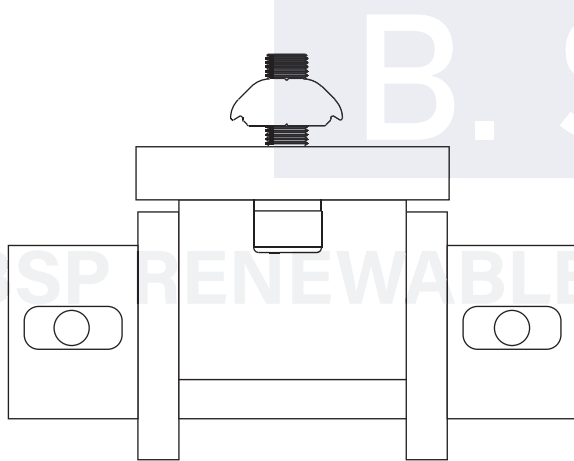

ADJUSTABLE FRONT

BSP RENEWABLE ENERGY CO.,LTD.

DESCRIPTION :

ADJUSTABLE FRONT LEG

DWG NO. :

KL-TL-03

Material. :

Anodized EExtrude Aluminium Al6005-T5

Color :

Natural Silver

SGS

ADJUSTABLE REAR

 BSP RENEWABLE ENERGY CO.,LTD.	
DESCRIPTION :	ADJUSTABLE REAR LEG
DWG NO. :	KL-TL-03
Material. :	Anodized EExtrude Aluminium Al6005-T5
Color :	Natural Silver