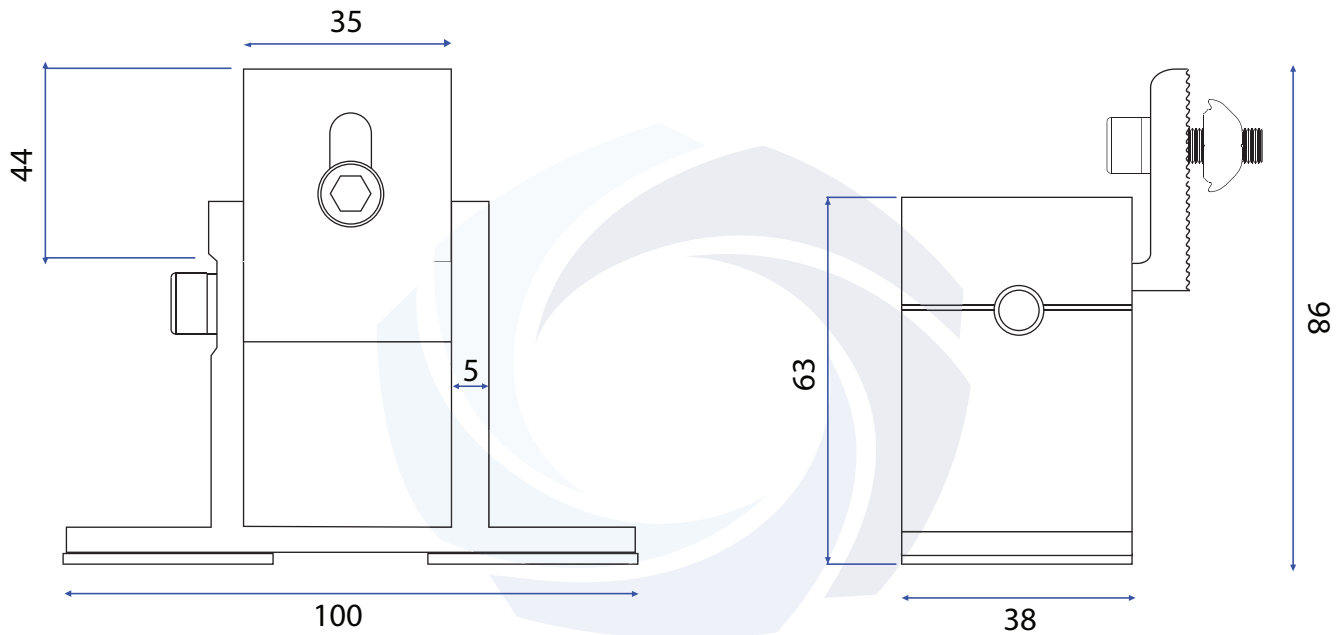

ADJUSTABLE FRONT

BSP RENEWABLE ENERGY CO.,LTD.

DESCRIPTION :

ADJUSTABLE FRONT LEG

DWG NO. :

KL-TL-03

Material. :

Anodized EExtrude Aluminium Al6005-T5

Color :

Natural Silver

SGS

ADJUSTABLE REAR

 BSP RENEWABLE ENERGY CO.,LTD.	
DESCRIPTION :	ADJUSTABLE REAR LEG
DWG NO. :	KL-TL-03
Material. :	Anodized EExtrude Aluminium Al6005-T5
Color :	Natural Silver